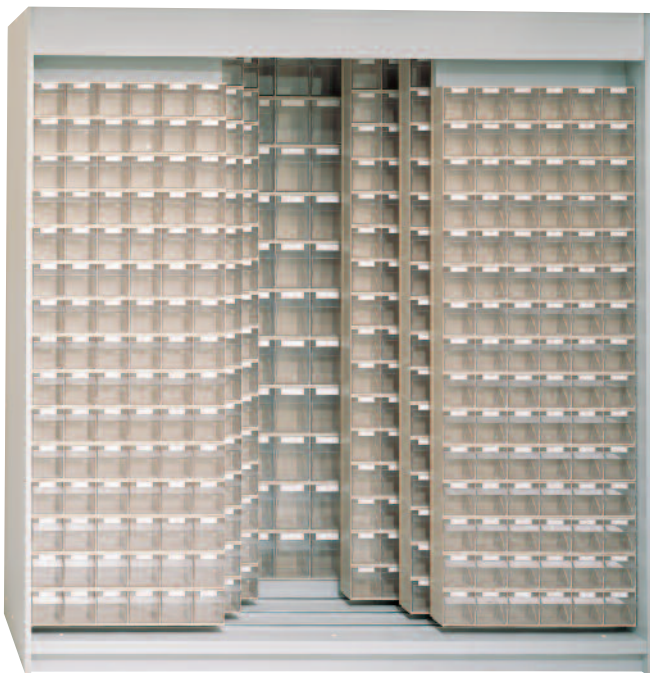

Equipment: 20 Stala Set 6
Shelves: 4

SE 80

Dimensions 1240 x 1330/200

Equipment: 4 Stala Set 6,
8 Stala Set 5, 4 Stala Set 4

SH 80

Dimensions 640 x 2050/250

Equipment:
10 Stala Set 6, 4 Stala Set 5

SH 160

Dimensions 1240 x 2050/250

Equipment:

20 Stala Set 6, 8 Stala Set 5

SH 240

Dimensions 1840 x 2050/250

Equipment:

30 Stala Set 6, 12 Stala Set 5

SR E 729