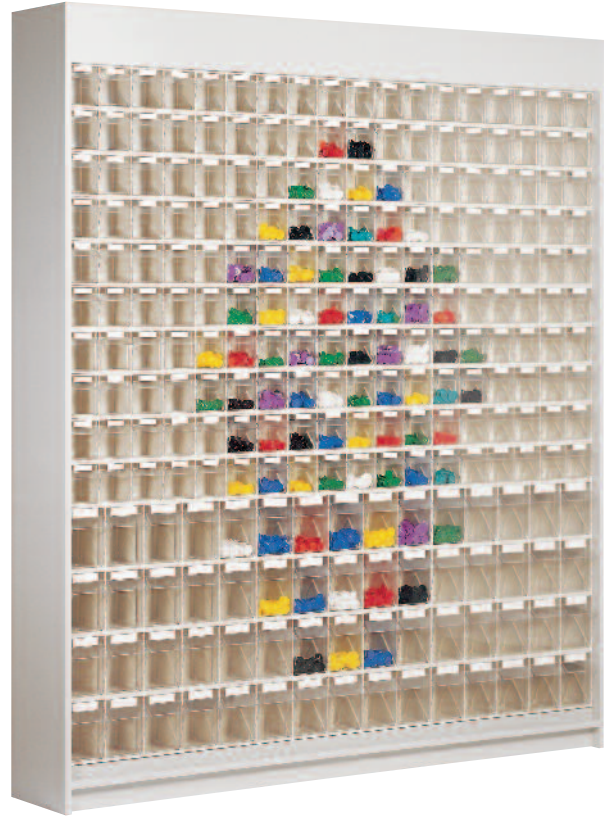

SH 240

Dimensions 1840 x 2050/250

Equipment:

30 Stala Set 6, 12 Stala Set 5