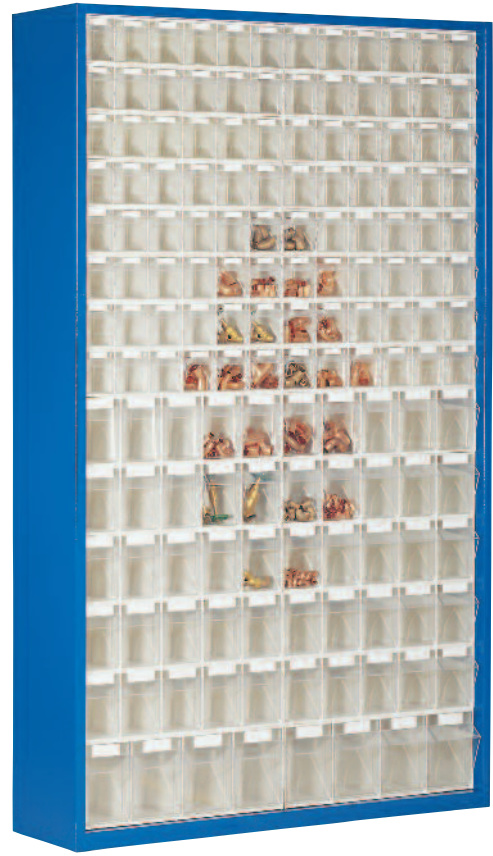

ST P 154

Dimensions 1270 x 2000/250

Equipment: 16 Stala Set 6,

10 Stala Set 5, 2 Stala Set 4