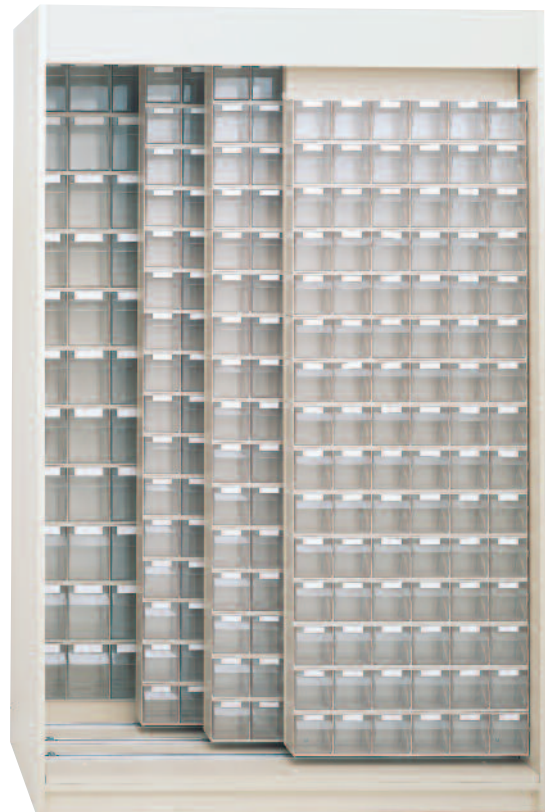

SR 392

Dimensions 1290 x 2050/600

Sliding elements: 3

Equipment:

47 Stala Set 6, 22 Stala Set 5